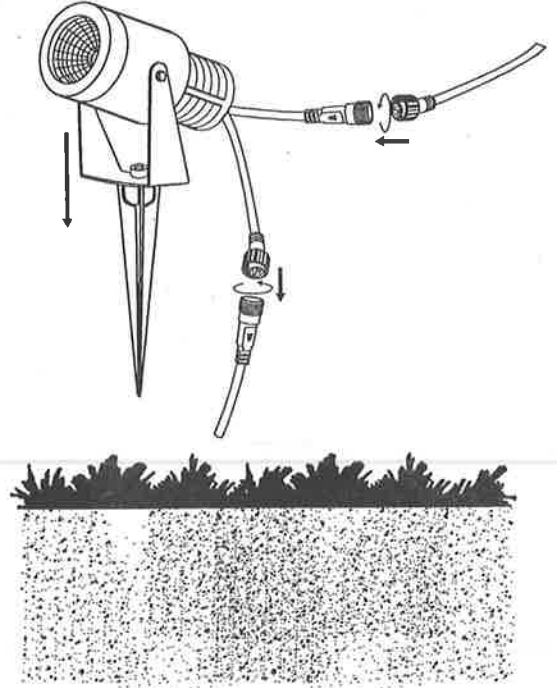

GARDEN 24 SPOT 3W/6W/9W

106929 106930 106931

Technical Data

Voltage	24V
Power	3W/6W/9W
IP Class	IP 44

Markslojd AB
Gränevägen 5 S-511 62 Skene
Sweden
www.markslojd.com