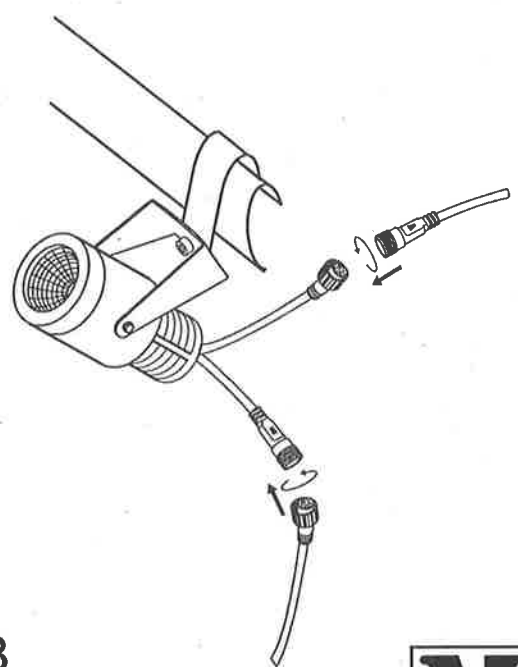

GARDEN 24 SPOT 3W/6W/9W

106929 106930 106931

Technical Data

Voltage	24V
Power	3W/6W/9W
IP Class	IP 44

Markslojd AB
Gränevägen 5 S-511 62 Skene
Sweden
www.markslojd.com