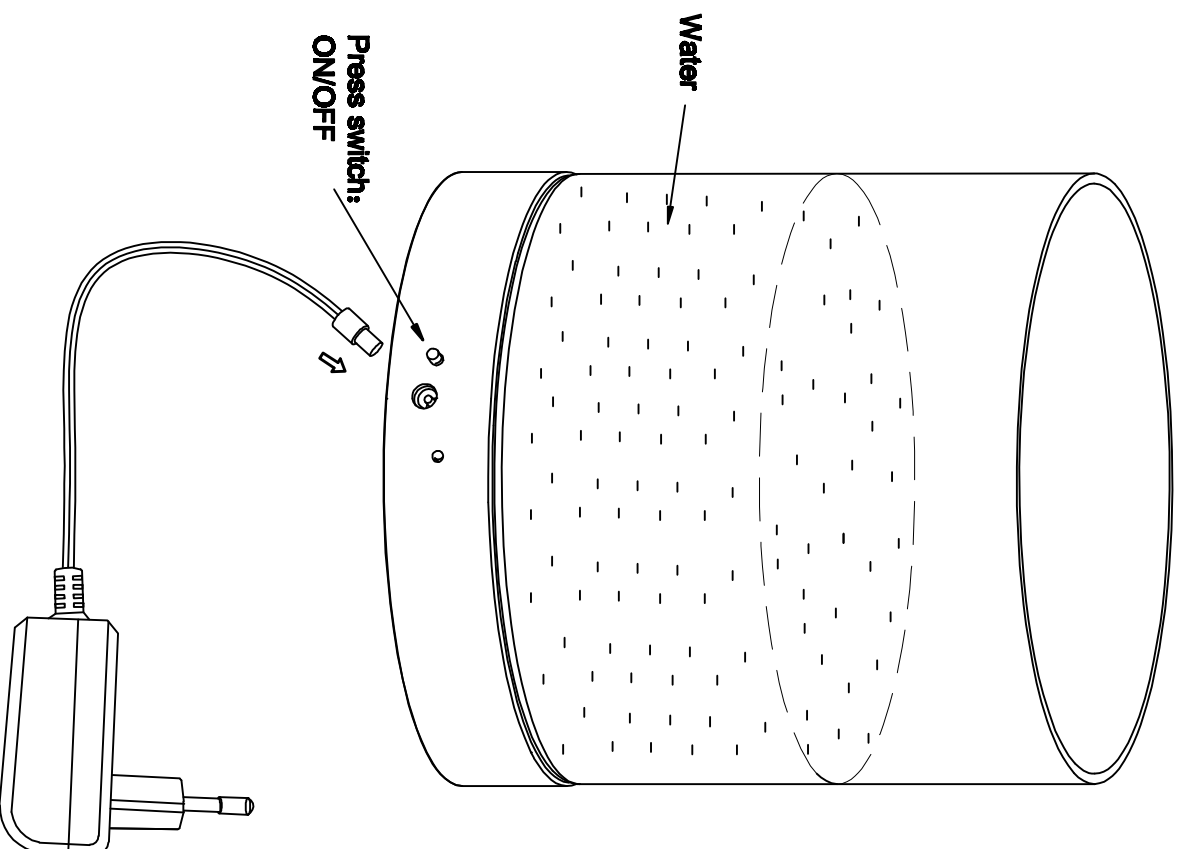

# BOUQUET

PLANT GROWTH LAMP

107326, 107327

**Pluggable Driver:**  
200-240V/AC 50-60Hz  
Output:5V/DC 2.4A

**Charging time : 6 Hours**  
**Discharge time: >8 Hours**

**Markslojd AB**  
Gråneväggen 5 S-511 62 Skene  
Sweden  
[www.markslojd.com](http://www.markslojd.com)